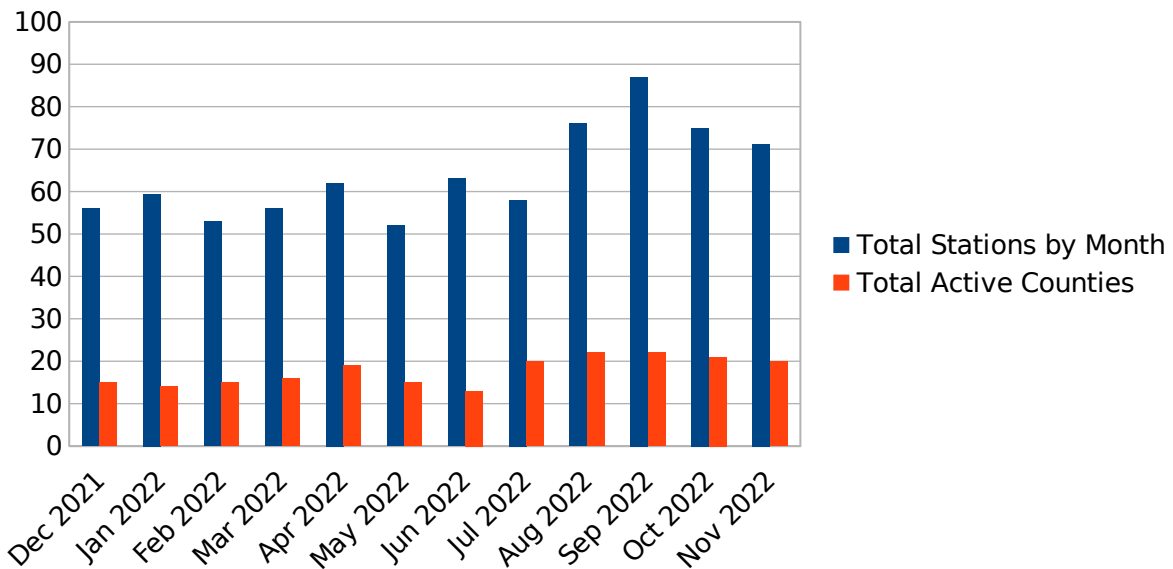

Number of OHDEN Checkins by District and County by Month													
Note: data are normalized to 4 net sessions per month													
2022	Jan	Feb	Mar	Apr	May	Jun	Jul	Aug	Sep	Oct	Nov	Dec	2021
Total by Month	59.4	53	56	62	52	63	58	76	87	75	71.2	56	
Total Active Co. (>= once / mo.)	14	15	16	19	15	13	20	22	22	21	20	15	
Note: Outside Stations are those outside Ohio but actively involved with OHDEN.													
Outside Misc. are those outside Ohio that may occasionally check in.													

Total Stations and Active Counties

Running simultaneous nets on 160 and 80 meters continues to show good participation with several stations checking in on both bands.

A new station in Miami County is added to the roster.